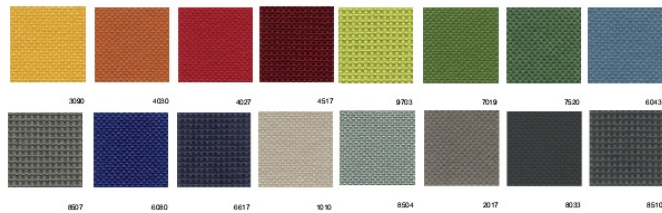

Rev. 00 del 03/02/2021

TECHNICAL SHEETS - - NR. /