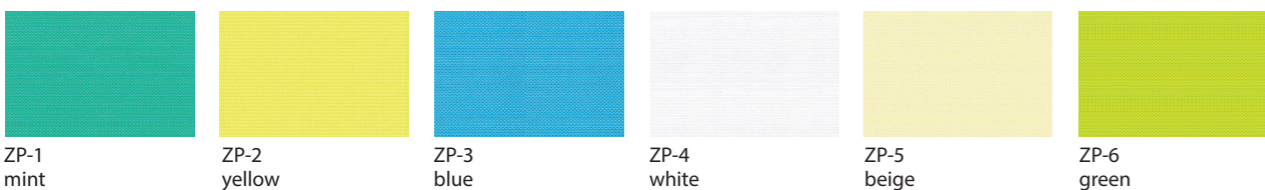

POLYESTER CURTAIN

WASHABLE CURTAIN

LAMINATED BOARDS

Group I

Group II

TOPS

* colours may vary slightly from the real colours
current colour database at www.techmed.com.pl

PRODUCTS VARNISHED WITH COLOURS CONSISTENT WITH RAL PALETTE

Base colour palette for steel, aluminum and furniture* parts**

* furniture items available for the full range of RAL CLASSIC
** other colours for steel and aluminum available as an option at extra cost
*** colours may vary slightly from the real colours