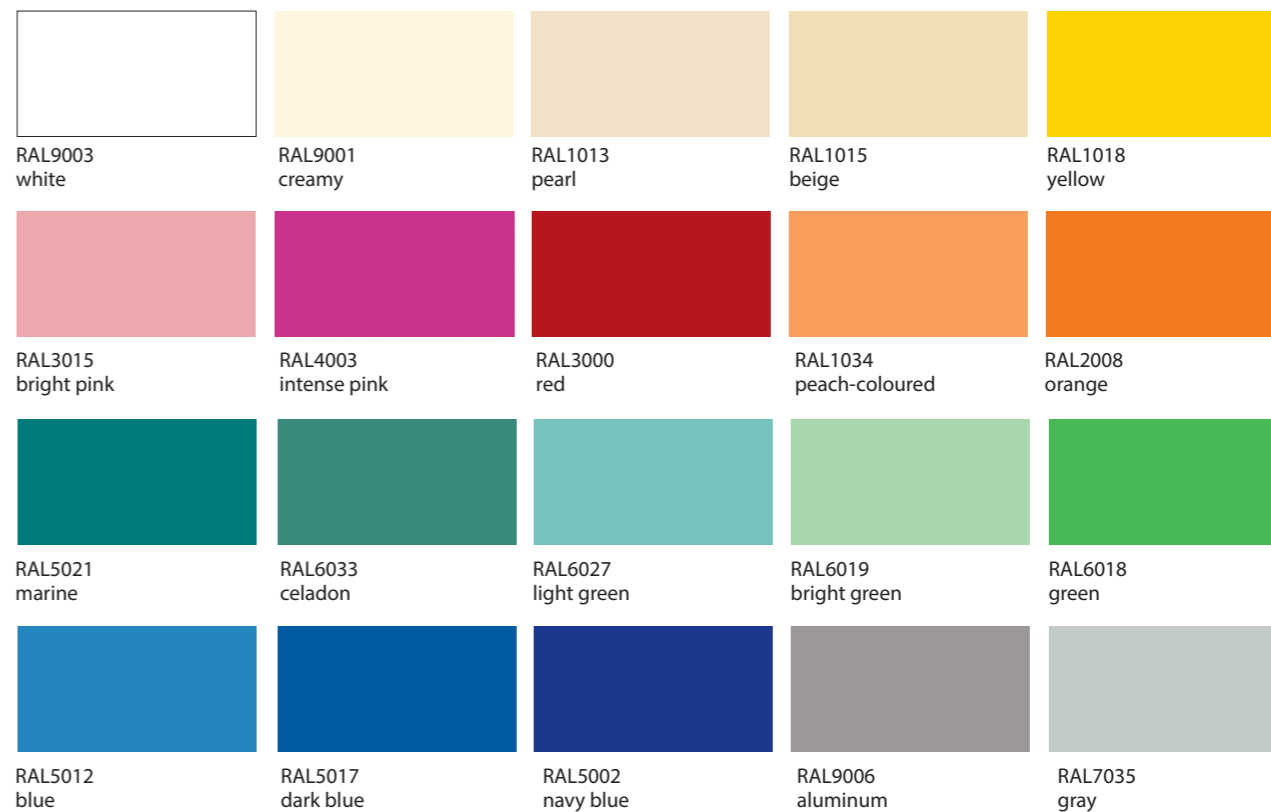

POLYESTER CURTAIN

WASHABLE CURTAIN

LAMINATED BOARDS

Group I

Group II

TOPS

* colours may vary slightly from the real colours
current colour database at www.techmed.com.pl

PRODUCTS VARNISHED WITH COLOURS CONSISTENT WITH RAL PALETTE

Base colour palette for steel, aluminum and furniture* parts**

* furniture items available for the full range of RAL CLASSIC
** other colours for steel and aluminum available as an option at extra cost
*** colours may vary slightly from the real colours

UPHOLSTERY

* colours may vary slightly from the real colours
current colour database at www.techmed.com.pl